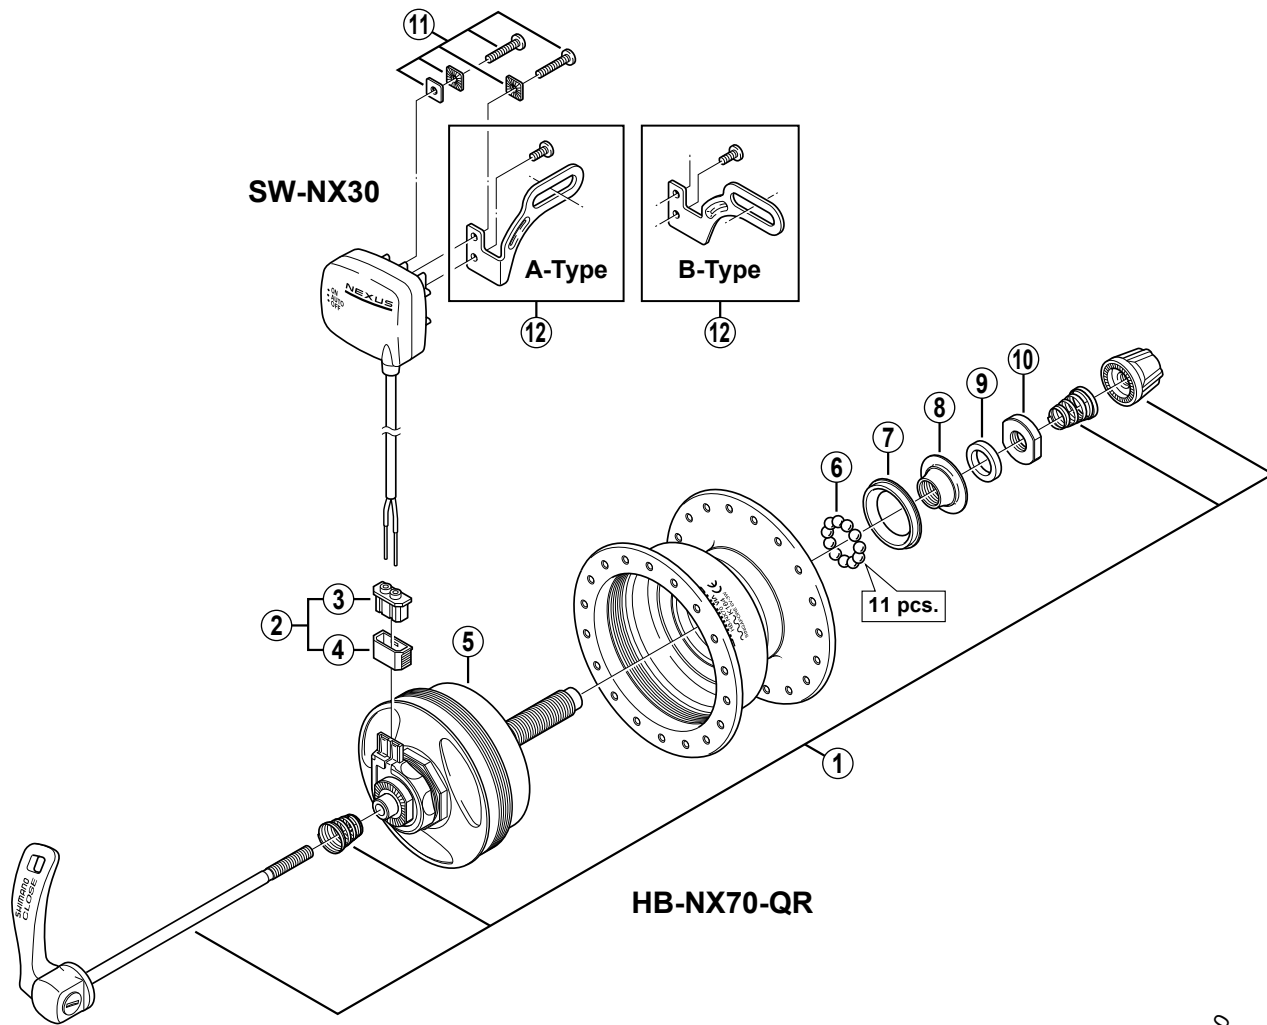

SHIMANO NEXAVE Inter-L Hub Dynamo
HB-NX70-QR Hub Dynamo (6V - 3W) for Disc Brake
SW-NX30 Hub Dynamo Switch

ITEM NO.	SHIMANO CODE NO.	DESCRIPTION	INTERCHANGEABILITY
1	Y-20R 98010	Complete Quick Release 133 mm (5-1/4")	B
2	Y-2SS 98030	Connector Cap & Cover	A
3	Y-2SS 20000	Connector Cap	A
4	Y-2SS 19000	Connector Cover	A
5	Y-2ST 98010	Internal Assembly (Clear Coating / Axle Length 108 mm)	A
	Y-2ST 98040	Internal Assembly (Black Coating / Axle Length 108 mm)	A
6	Y-000 91210	Steel Ball (3/16") 20 pcs.	A
7	Y-24J 18000	Rubber Seal	A
8	Y-2SS 98020	Cone (M11 x 9 mm) w/Dust Seal	A
9	Y-20R 02100	Left Hand Spacer (3 mm)	
10	Y-2ST 03000	Serated Lock Nut (M11 x 4 mm)	A
11	Y-76X 98010	Cable Fixing Screw Unit (M3 x 16)	A
12	Y-76X 98020	Bracket (A-Type) & Fixing Screw (M3 x 7)	A
	Y-76X 98030	Bracket (B-Type) & Fixing Screw (M3 x 7)	A

A : Same parts.

B : Parts are usable, but differ in materials, appearance, finish, size, etc.

Absence of mark indicates non-interchangeability.

0301-2134A

Specifications are subject to change without notice.